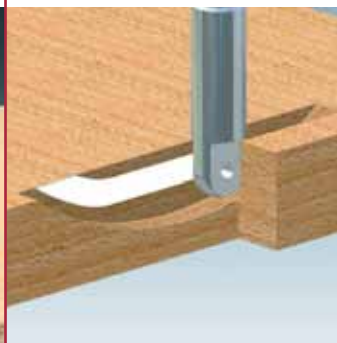

- easily inserts into the groove

Structured surface:

- even glue spread
- superb resistance to pull out

Tight tolerance bond on thickness:

- precise joining connections

Technical Data:

Dimensions: 56 x 23 x 4 mm

Box with Lamello Fibro 20

Quantity: 1000 Stk
Art. No.: 144420

Blister pack Lamello Fibro 20

Quantity: 80 Stk
Art. No.: 144620

Box of 7 Blister packs Lamello Fibro 20

Quantity: 560 Stk
Art. No.: 144520

■ precise groove

+ ■ even glue spread

+ ■ perfect Lamello Plate

= ■ precise connection and high strength

Lamello

Producer and distribution Switzerland:

Lamello AG
Joining Technology
Hauptstrasse 149
CH-4416 Bubendorf

Tel. +41 (0)61 935 36 36
Fax +41 (0)61 935 36 06
www.lamello.com
info@lamello.com