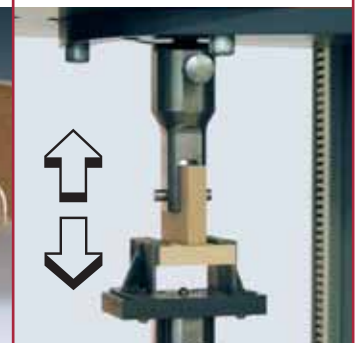

- easily inserts into the groove

Structured surface:

- even glue spread
- superb resistance to pull out

Tight tolerance bond on thickness:

- precise joining connections

Technical Data:

Dimensions: 56 x 23 x 4 mm

+ ■ even glue spread

+ ■ perfect Lamello Plate

= ■ precise connection and high strength

Lamello

Producer and distribution Switzerland:

Lamello AG
Joining Technology
Hauptstrasse 149
CH-4416 Bubendorf

Tel. +41 (0)61 935 36 36
Fax +41 (0)61 935 36 06
www.lamello.com
info@lamello.com